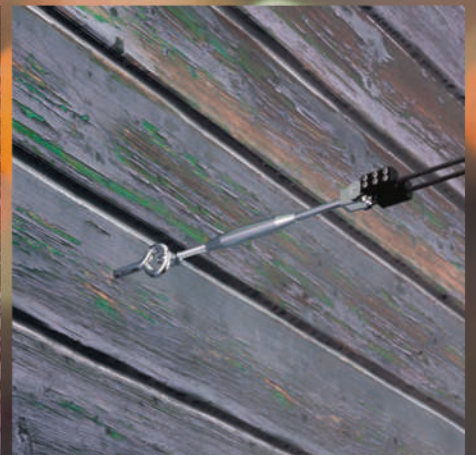

### SKY'S THE LIMIT...

- Several decorative and adjustable optics
- Small and Light 1" aperture and 5" Length
- Weighs only 3 oz
- IP67 and Impact Resistant
- Marine grade, hard anodized aluminum
- Combined power and Kevlar suspension system
- Great indoor / outdoor with 780 delivered lumens

# SMALL BUT MIGHTY

5"

1"

## MOUNTING OPTIONS

wall mount

pole / tree mount

eyebolt mount

SKY-D  
with Prism

SKY-D  
with Wand

SKY-D  
with Snoot

SKY-D