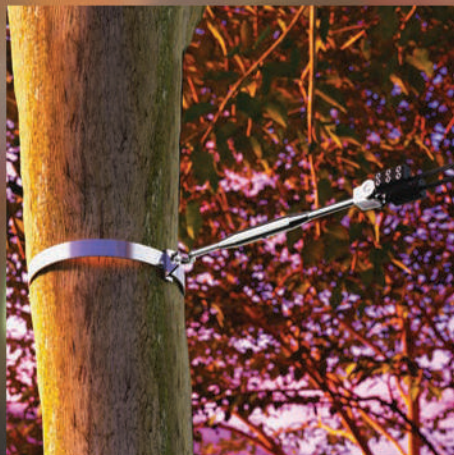

### SKY'S THE LIMIT...

- Several decorative and adjustable optics
- Small and Light 1" aperture and 5" Length
- Weighs only 3 oz
- IP67 and Impact Resistant
- Marine grade, hard anodized aluminum
- Combined power and Kevlar suspension system
- Great indoor / outdoor with 780 delivered lumens

# SMALL BUT MIGHTY

5"

1"

## MOUNTING OPTIONS

wall mount

pole / tree mount

eyebolt mount

SKY-D  
with Prism

SKY-D  
with Wand

SKY-D  
with Snoot

SKY-D